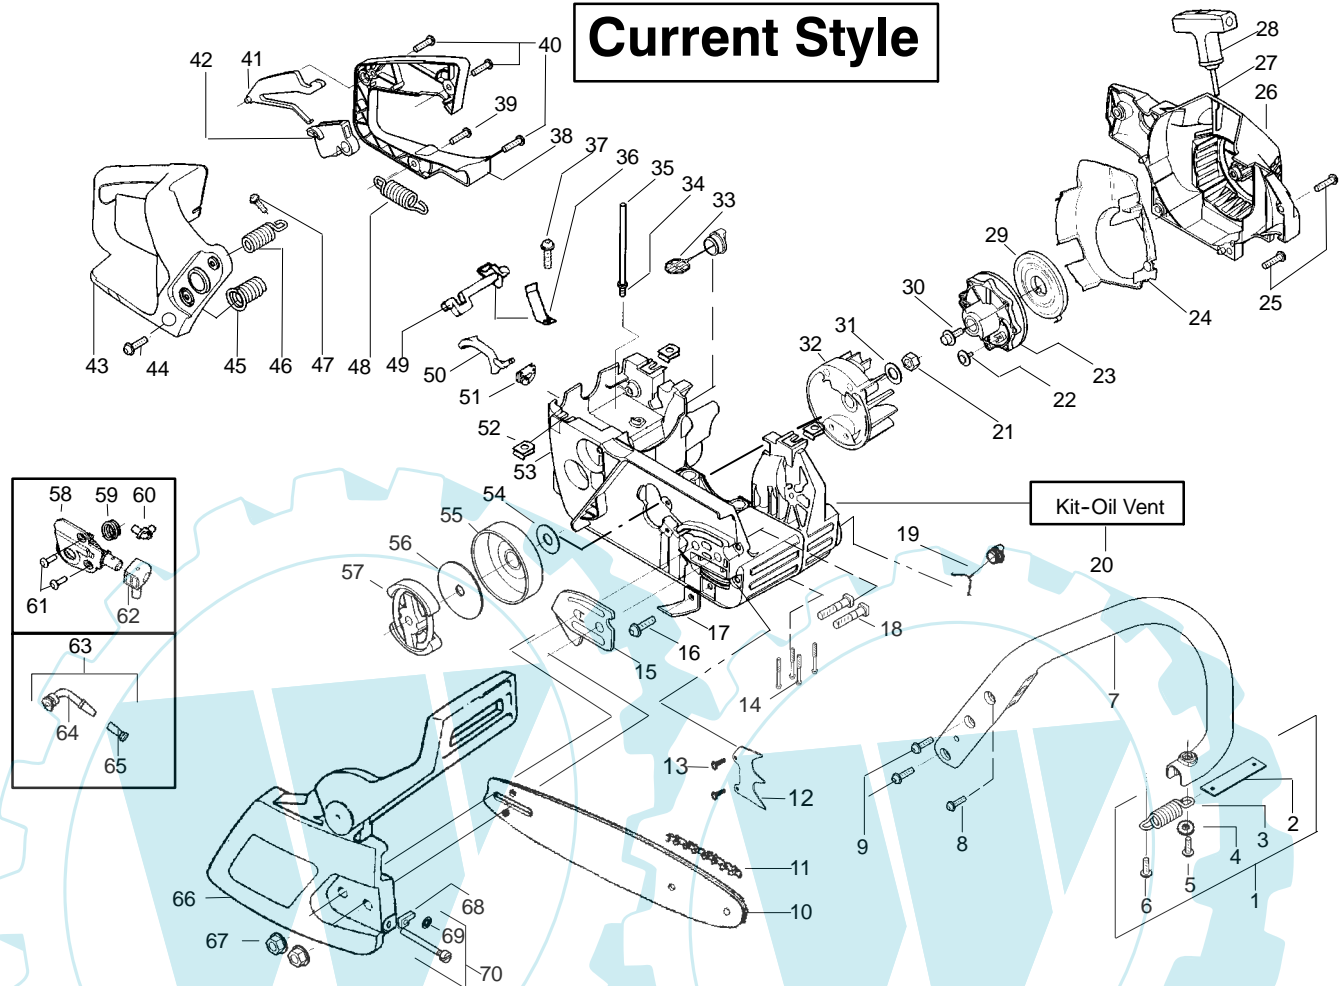

✓ = NEW PART NUMBER FOR THIS IPL

* = REFER TO THE SERVICE REFERENCE INDICATED FOR MORE INFORMATION. (LOCATED AT END OF IPL)

PARTS LIST NO. 530163405		Jonsered PARTS LIST	CHAIN SAW MODEL(s) CS2137
DATE 2/25/04	Replaces 163405 - 12/15/03		Note: Illustration may differ from actual model due to design changes