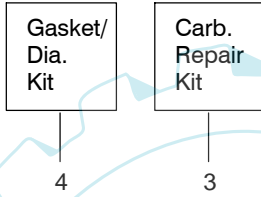

PARTS LIST NO. 530163405		Jonsered PARTS LIST	CHAIN SAW MODEL(s) CS2137	
DATE 2/25/04	Replaces 163405 - 12/15/03		Note: Illustration may differ from actual model due to design changes	PAGE NO. 5

Carburetor Assembly – WT-391 – #530069722

Ref.	Part No.	Description
1.	530038479	Limiter Cap – High
2.	530038478	Limiter Cap – Low
3.	530069826	Carburetor Repair Kit (KIT = Indicates Contents) & Includes Limiter Caps
4.	530069844	Gasket/Diaphragm Kit (● = Indicates Contents)

Kit – Carburetor Assembly No. 530071621 - WT-625
Kit – Carburetor Assembly No. 530071820 - W-20