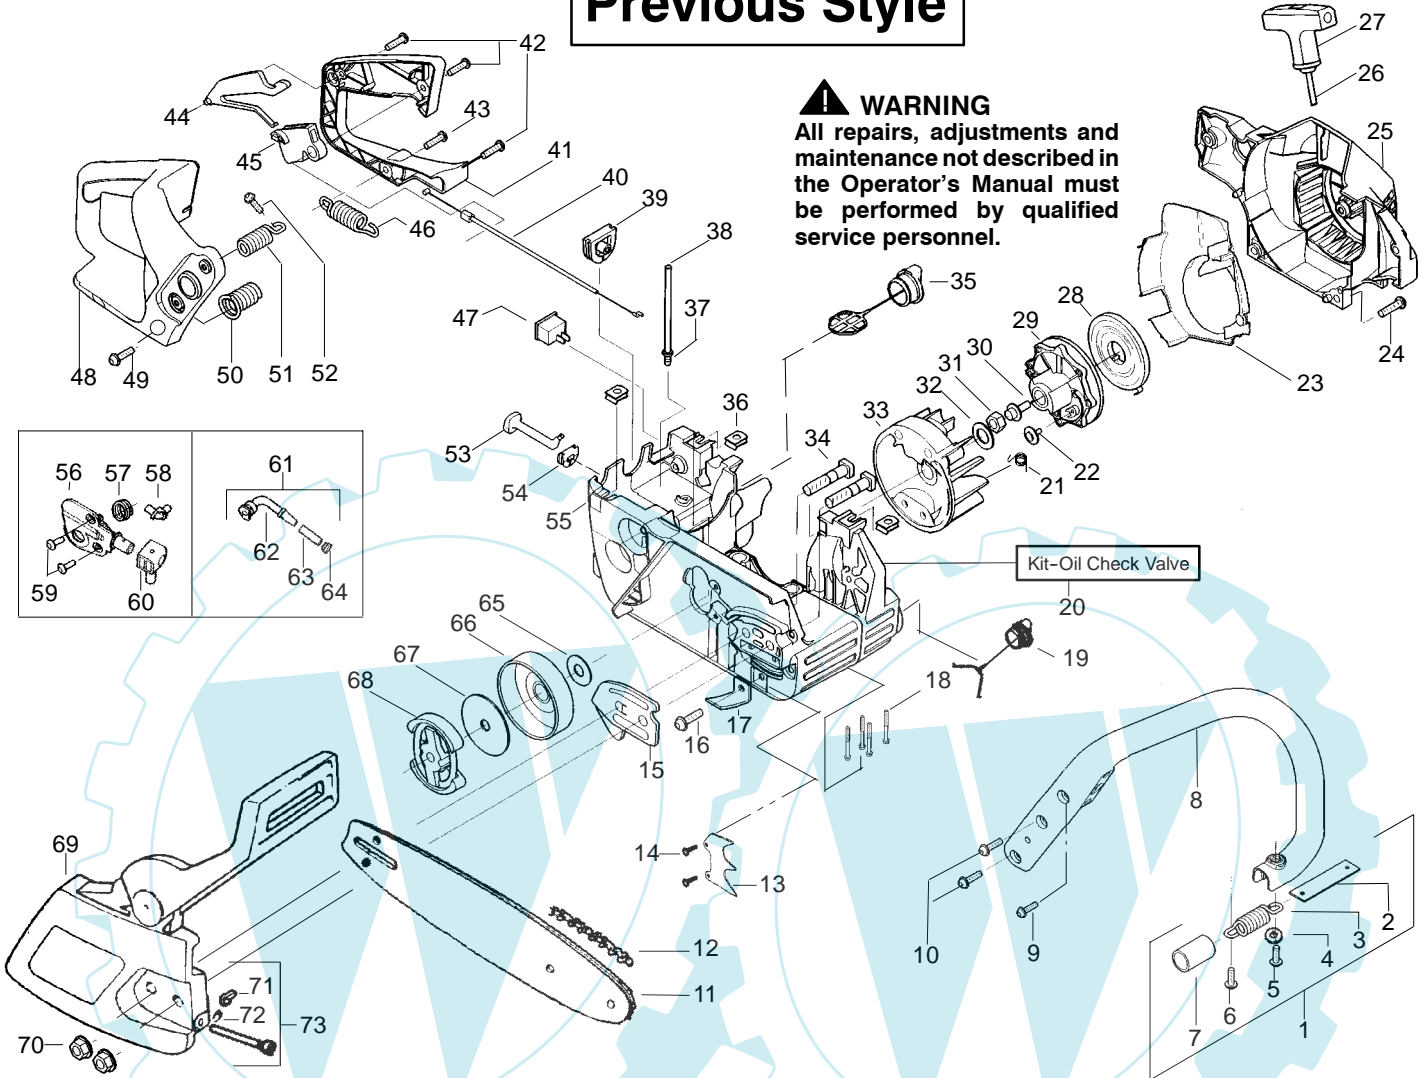

PARTS LIST NO. 530163405		Jonsered PARTS LIST	CHAIN SAW MODEL(s) CS2137	
DATE 2/25/04	Replaces 163405 - 12/15/03		Note: Illustration may differ from actual model due to design changes	PAGE NO. 1

Previous Style

⚠ WARNING
All repairs, adjustments and maintenance not described in the Operator's Manual must be performed by qualified service personnel.

Ref.	Part No.	Description	Ref.	Part No.	Description	Ref.	Part No.	Description
1.	530047963	Assy. - Isolator	27.	530056402	Handle - Starter	53.	530047605	Knob - Choke
2.	530047608	Strap - Limiter	28.	530027531	Spring - Recoil	54.	530049005	Grommet - Knob
3.	530042082	Spring - Isolator	29.	530037817	Pulley - Starter	55.	530056599	Assy - Chassis
4.	530015123	Washer	30.	530015920	Screw	56.	530071259	Kit - Oil Pump (Incls. 57,58,60)
5.	530016018	Screw	31.	530016134	Nut - Flywheel	57.	530037820	Gear - Worm Spring
6.	530015843	Screw	32.	530015127	Washer - Flywheel	58.	530049477	Elbow - Oil Pickup
7.	530036142	Sleeve - AV Spring	33.	530039209	Assy - Flywheel	59.	530016064	Screw
8.	530047583	Handle - Front	34.	530016133	Bolt - Bar	60.	530019206	Seal Block
9.	530015940	Screw	35.	530047192	Assy - Fuel Cap	61.	530047663	Assy - Oil Pickup (Incl. 62 - 64)
10.	530015814	Screw	36.	530015922	Nut - "U" - Type	62.	530038373	Pick - up Oiler
11.	---	Bar	37.	530023877	Fitting - fuel line	63.	530037821	Filter - Oil
12.	---	Chain	38.	530069216	Kit - Fuel line (large)	64.	530030189	Plug - Oil Filter
13.	530014381	Kit - Assy Spike (incl. 14)	39.	530047631	Grommet - Cable	65.	530015907	Washer - Thrust
14.	530015805	Screw	40.	530047602	Cable - Throttle	66.	530047061	Assy. - Clutch Drum w/bearing
15.	530038238	Plate - Bar Mounting	41.	530047581	Cover - Rear Handle	67.	530015611	Washer - Clutch
16.	530015814	Screw	42.	530015906	Screw	68.	530014949	Assy. Clutch
17.	530029850	Chain Catcher	43.	530015886	Screw	69.	530054678	Assy - Chain Brake
18.	530016132	Screw	44.	530036098	Lockout - Throttle	70.	530015917	Nut - Bar Mounting
19.	530010846	Assy - Oil Cap	45.	530036097	Trigger - Throttle	71.	530015826	Pin - Retainer
20.	530071666	Kit - Oil Check Valve	46.	530042082	Spring	72.	530038593	Retainer
21.	530023817	Spring - Starter Dog	47. *	530069572	Kit - Switch	73.	530069611	Kit - Bar Adjust
22.	530016080	Screw	48.	530047582	Handle - Rear			
23.	530055723	Baffle - Air	49.	530015814	Screw			
24.	530015892	Screw	50.	530053274	Assy. Isolator - lower			
25.	530057099	Housing - Fan	51.	530071385	Kit - Isolator (Upper)			
26.	530069232	Kit - Rope	52.	530015875	Screw			

✓ = NEW PART NUMBER FOR THIS IPL

* = REFER TO THE SERVICE REFERENCE INDICATED FOR MORE INFORMATION. (LOCATED AT END OF IPL)