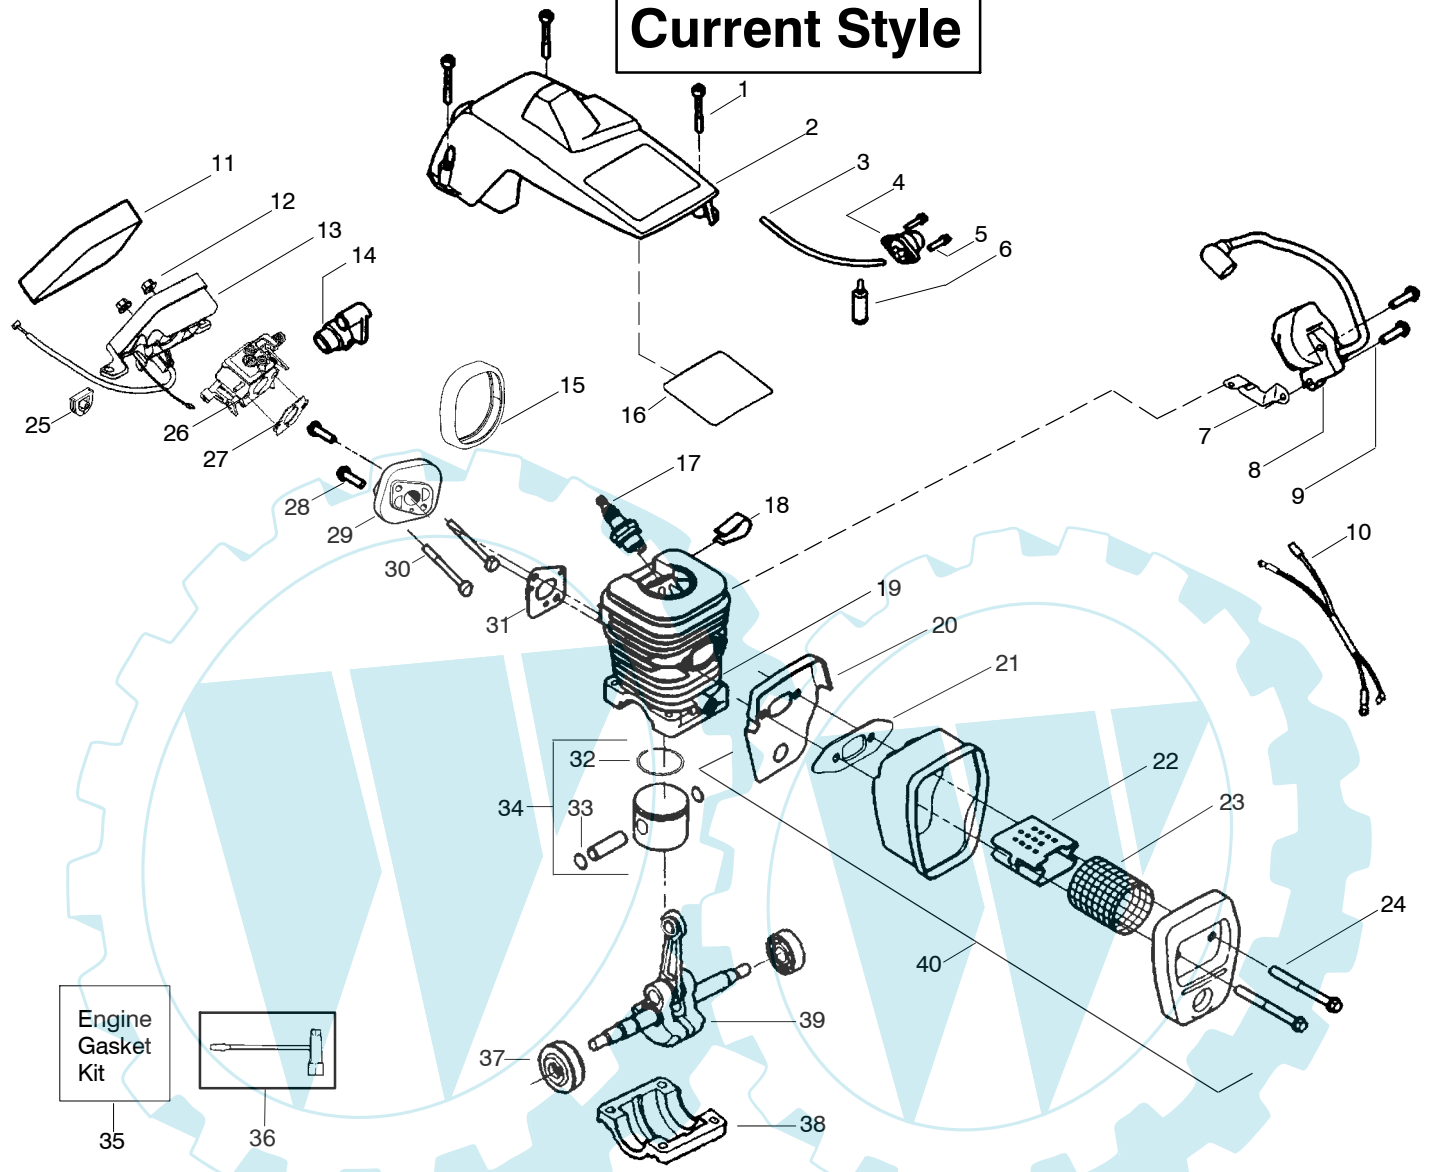

PARTS LIST NO. 530163405		Jonsered PARTS LIST	CHAIN SAW MODEL(S) CS2137	
DATE 2/25/04	Replaces 163405 - 12/15/03		Note: Illustration may differ from actual model due to design changes	PAGE NO. 4

Current Style

Ref.	Part No.	Description	Ref.	Part No.	Description	Ref.	Part No.	Description
1.	530016153	Screw	19.	530012550	Cylinder	34.	530071408	Kit-Piston (Incl. 30 & 31)
2.	530056914	Assy-Cylinder Shield (includes # 16)	20.	530049870	Backplate-Muffler	35.	530069608	Kit-Engine Gasket (Incl. 21, 27 & 31)
3.	530069247	Kit-Fuel Line (Small)	21.	530069608	Gasket-Muffler(kit)	36.	530031135	Bar Wrench
4.	530047213	Assy-Air Purge	22.	530037813	Diffuser-Muffler	37.	530056363	Assy-Seal & Bearing
5.	530015780	Screw	23.	530036103	Screen-Spark	38.	530037935	Cap-Crankcase
6.	530095646	Assy-Fuel Pick-up	24.	530016132	Bolt-Muffler	39.	530047062	Assy-Crankshaft
7.	530047442	Strap-Ground	25.	530047631	Grommet-Throttle Cable	40.	530047207	Assy-Muffler (Incl. 20-24)
8.	530039198	Ignition Module	26.	---	Kit-Carburetor			Not Shown
9.	530015814	Screw	↖	530071820	Zama (W-20)			
10.	↖ 530057475	Assy-Wire Harness	27.	530069608	Gasket-Carb. (kit)			
11.	530037793	Foam-Air Filter	28.	530016386	Screw			
12.	530016101	Nut	29.	530049700	Carb. Adapter			
13.	★ 530057702	Assy-Air Box	30.	530016187	Screw			
14.	530035526	Grommet-Carb Adjust	31.	530069608	Gasket-Adaptor(kit)			
15.	530054144	Seal-Carb Adapter	32.	530038729	Ring-Piston			
16.	530055698	Reflector-Heat	33.	530015697	Retainer-Piston Pin			
17.	952030150	Spark Plug (RCJ-7Y)						
18.	530016136	Clip-High Tension Lead						

↖ = NEW PART NUMBER FOR THIS IPL   ★ = REFER TO THE SERVICE REFERENCE INDICATED FOR MORE INFORMATION. (LOCATED AT END OF IPL)