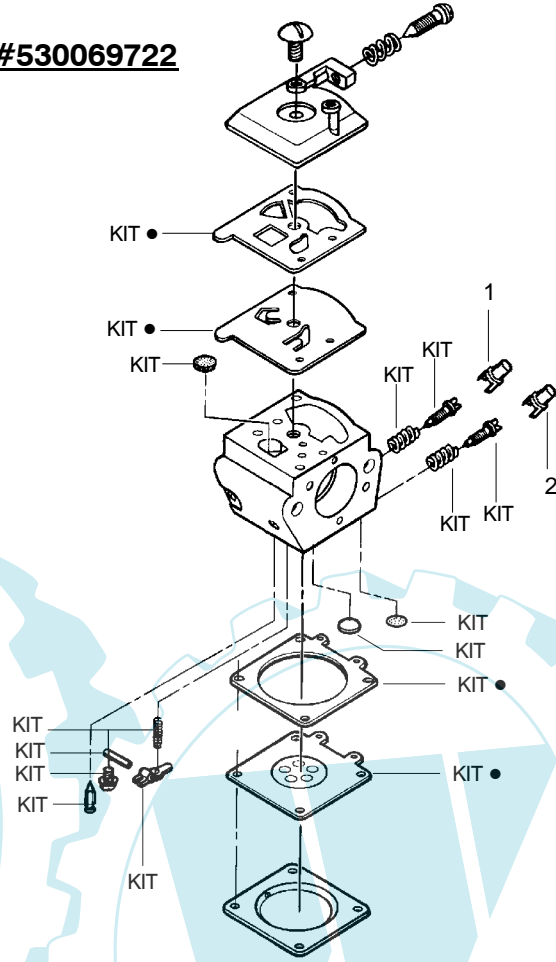

PARTS LIST NO. 530163405		Jonsered PARTS LIST	CHAIN SAW MODEL(s) CS2137	
DATE 2/25/04	Replaces 163405 - 12/15/03		Note: Illustration may differ from actual model due to design changes	PAGE NO. 5

Carburetor Assembly – WT-391 – #530069722

Ref.	Part No.	Description
1.	530038479	Limiter Cap – High
2.	530038478	Limiter Cap – Low
3.	530069826	Carburetor Repair Kit (KIT = Indicates Contents) & Includes Limiter Caps
4.	530069844	Gasket/Diaphragm Kit (● = Indicates Contents)

Kit – Carburetor Assembly No. 530071621 - WT-625
Kit – Carburetor Assembly No. 530071820 - W-20

Note: No Repair kits are available for these carburetors.

★ ★ ★ ★ ★ **SERVICE REFERENCE** ★ ★ ★ ★ ★

The previous style saw will have a rocker style off/on switch. The current style will have a flip up lever.
(Please Note : The different styles will not interchange.)

PREVIOUS STYLE