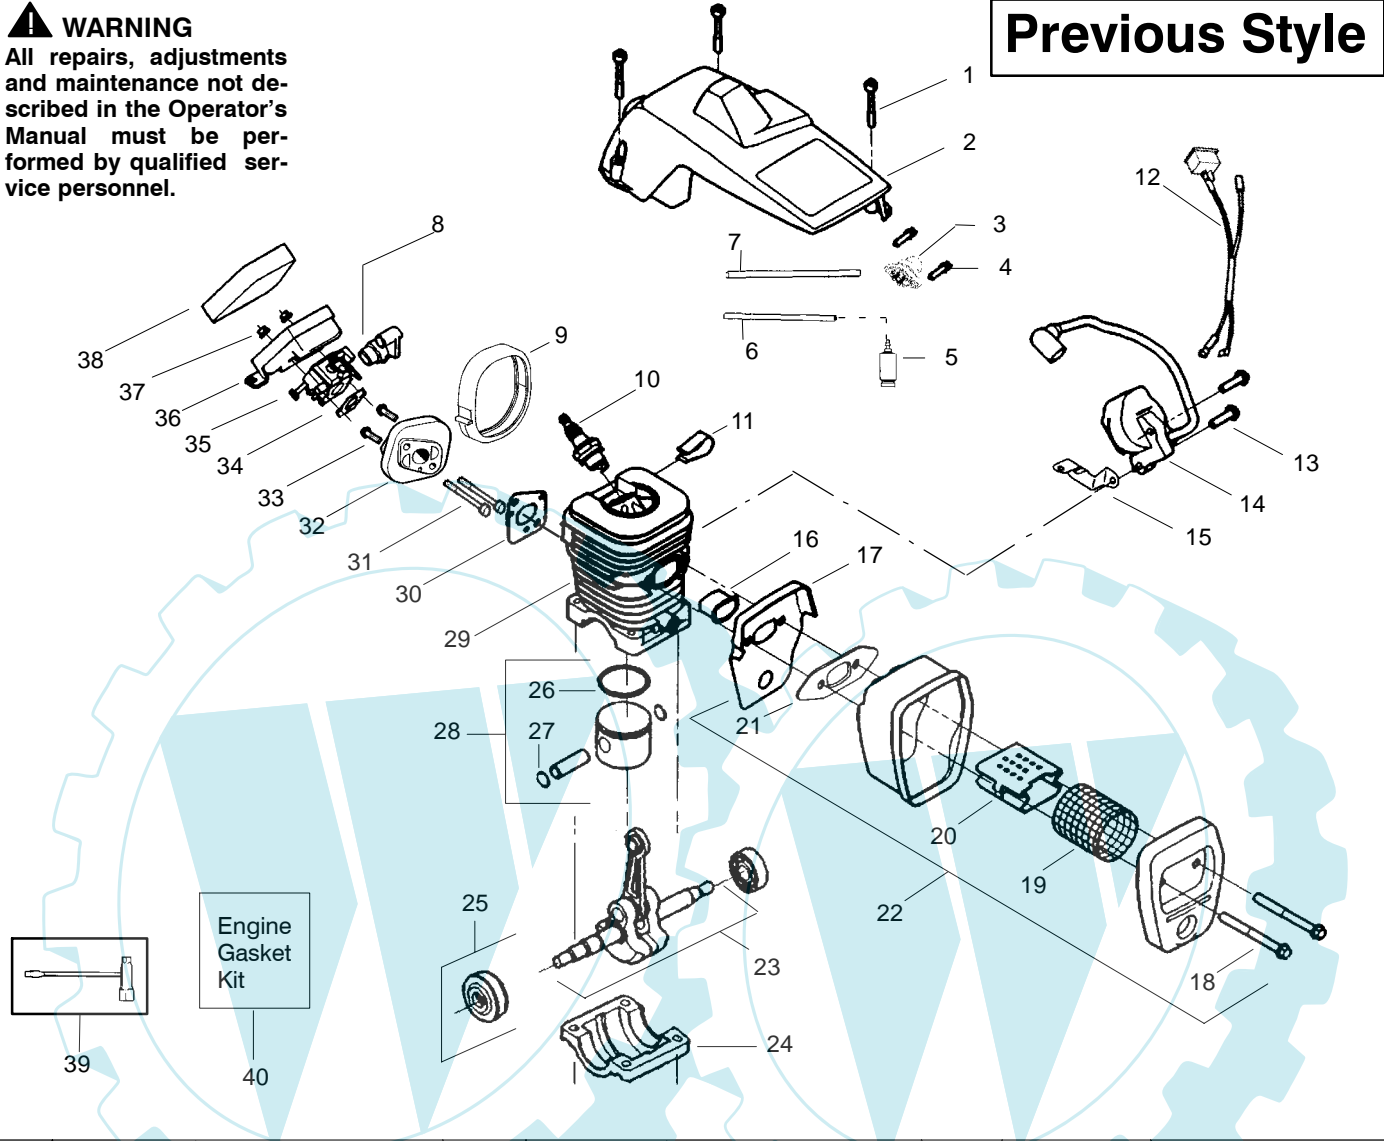

PARTS LIST NO. 530163405		Jonsered PARTS LIST	CHAIN SAW MODEL(s) CS2137	
DATE 2/25/04	Replaces 163405 - 12/15/03		Note: Illustration may differ from actual model due to design changes	PAGE NO. 3

⚠ WARNING
All repairs, adjustments and maintenance not described in the Operator's Manual must be performed by qualified service personnel.

Previous Style

Ref.	Part No.	Description	Ref.	Part No.	Description	Ref.	Part No.	Description
1.	530016153	Screw	19.	530036103	Screen-Spark	36.★	530047604	Housing-Air Filter
2.	530056914	Shield-Cylinder	20.	530037813	Diffuser-Muffler	37.	530016101	Nut
3.	530047213	Assy-Air Purge	21.	530069608	Gasket-Muffler (kit)	38.	530037793	Air Filter - Foam
4.	530015780	Screw	22.	530047207	Assy-Muffler (Incl. 17-21)	39.	530031135	Wrench-Bar
5.	530095646	Assy-Fuel Pick-up Kit-Line Purge/Carb. (Small Dia)	23.	530047062	Assy-Crankshaft	40.	530069608	Kit-Engine Gasket (incl. 34,30,21)
6.	530069247	Kit-Line Purge/Tank (large line)	24.	530037935	Cap-Crankcase			
7.	530069216	Grommet-Carb Adjust.	25.	530056363	Assy-Seal & Bearing			
8. ↗	530035526	Seal-Carb Adapter	26.	530038729	Ring-Piston			
9.	530054144	Spark Plug (RCJ-7Y)	27.	530015697	Retainer - Piston Pin			
10.	952030150	Clip-High Tension Lead	28.	530071408	Kit-Piston - (incl. 26-27)			
11.	530016136	Assy-Wire Harness (includes switch)	29.	530071412	Kit-Cylinder			
12.	530049117	Screw	30.	530069608	Gasket-Carb.			
13.	530015814	Module-Ignition	31.	530016187	Adapter (kit)			
14.	530039167	Strap-Ground	32.	530049700	Screw			
15.	530047442	Insulator-Heat	33.	530016386	Kit-Carb. Adapter			
16.	530037652	Back Plate-Muffler	34.	530069608	Screw			
17.	530049870	Cap-Low Limiter(blue)	35.	---	Carb. Gasket (kit)			
18.	530016132	Screw		530069722	Kit-Carburetor (WT-391)			
				530071621	Kit-Carburetor (WT-625)			
								Not Shown
							530163280	Manual - (Scan)
							530163281	Manual - (Euro - I)
							530163283	Manual - (Euro - II)
							530163284	Manual - (N. America)
							530047630	Decal - Stop
							530038317	Cap-Low Limiter(blue)
							530038318	Cap-High Limiter(red)

↗ = NEW PART NUMBER FOR THIS IPL   ★ = REFER TO THE SERVICE REFERENCE INDICATED FOR MORE INFORMATION. (LOCATED AT END OF IPL)